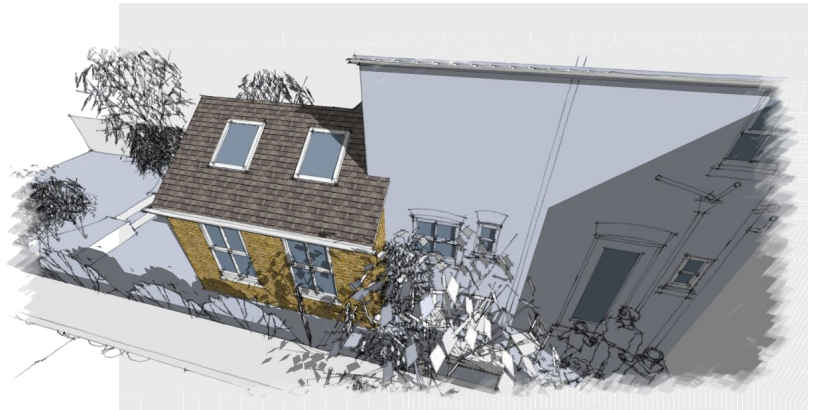

### PROJECT

Demolition of outside wc with new single storey extension to create a dining room off the kitchen.

### DESIGN SUMMARY

The existing house is Victorian with a small long galley kitchen, typical of houses of that age situated within the City of Oxford.

The client wished to re-order the kitchen, create a larger dining area with views and links out to the garden and relocate the wc internally.

The design incorporates a large glazed screen to the rear of a single storey extension with a vaulted roof. Externally, it matches the style of the Victorian villa.

A simple extension that resulted in a marked improvement in how the kitchen, dining and garden related to each other easing their use for the owner.